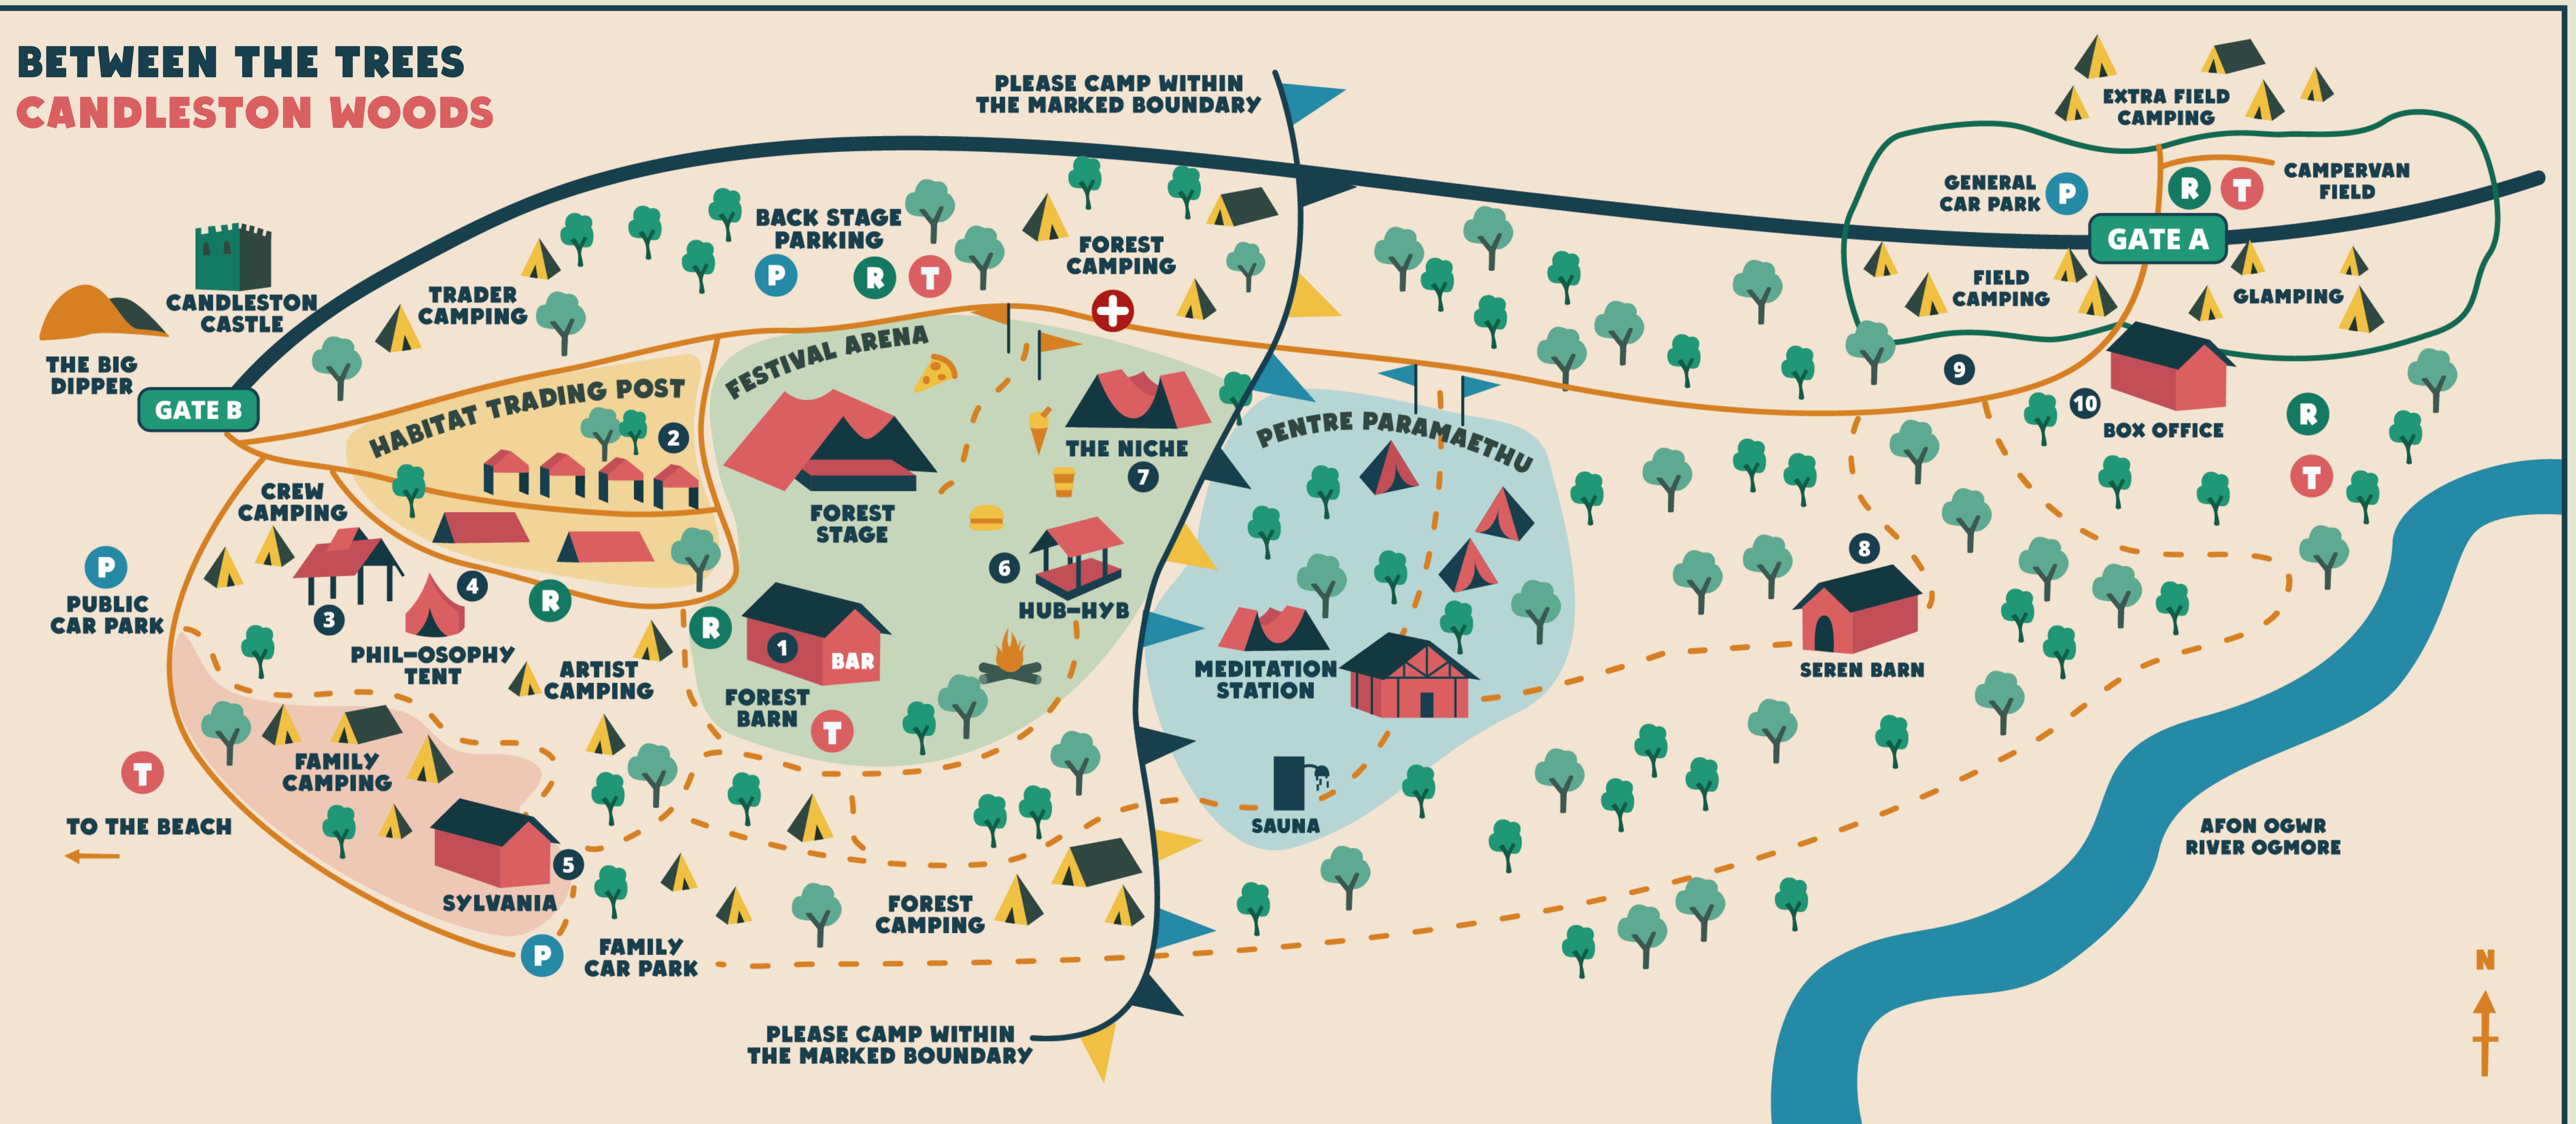

BETWEEN THE TREES CANDLESTON WOODS

MAP KEY

MEDICAL TENT

TOILETS

ORIENTEERING POINT

RECYCLE POINT

PARKING

ROAD

VEHICLE TRACK

PATHWAYS

HEDGE